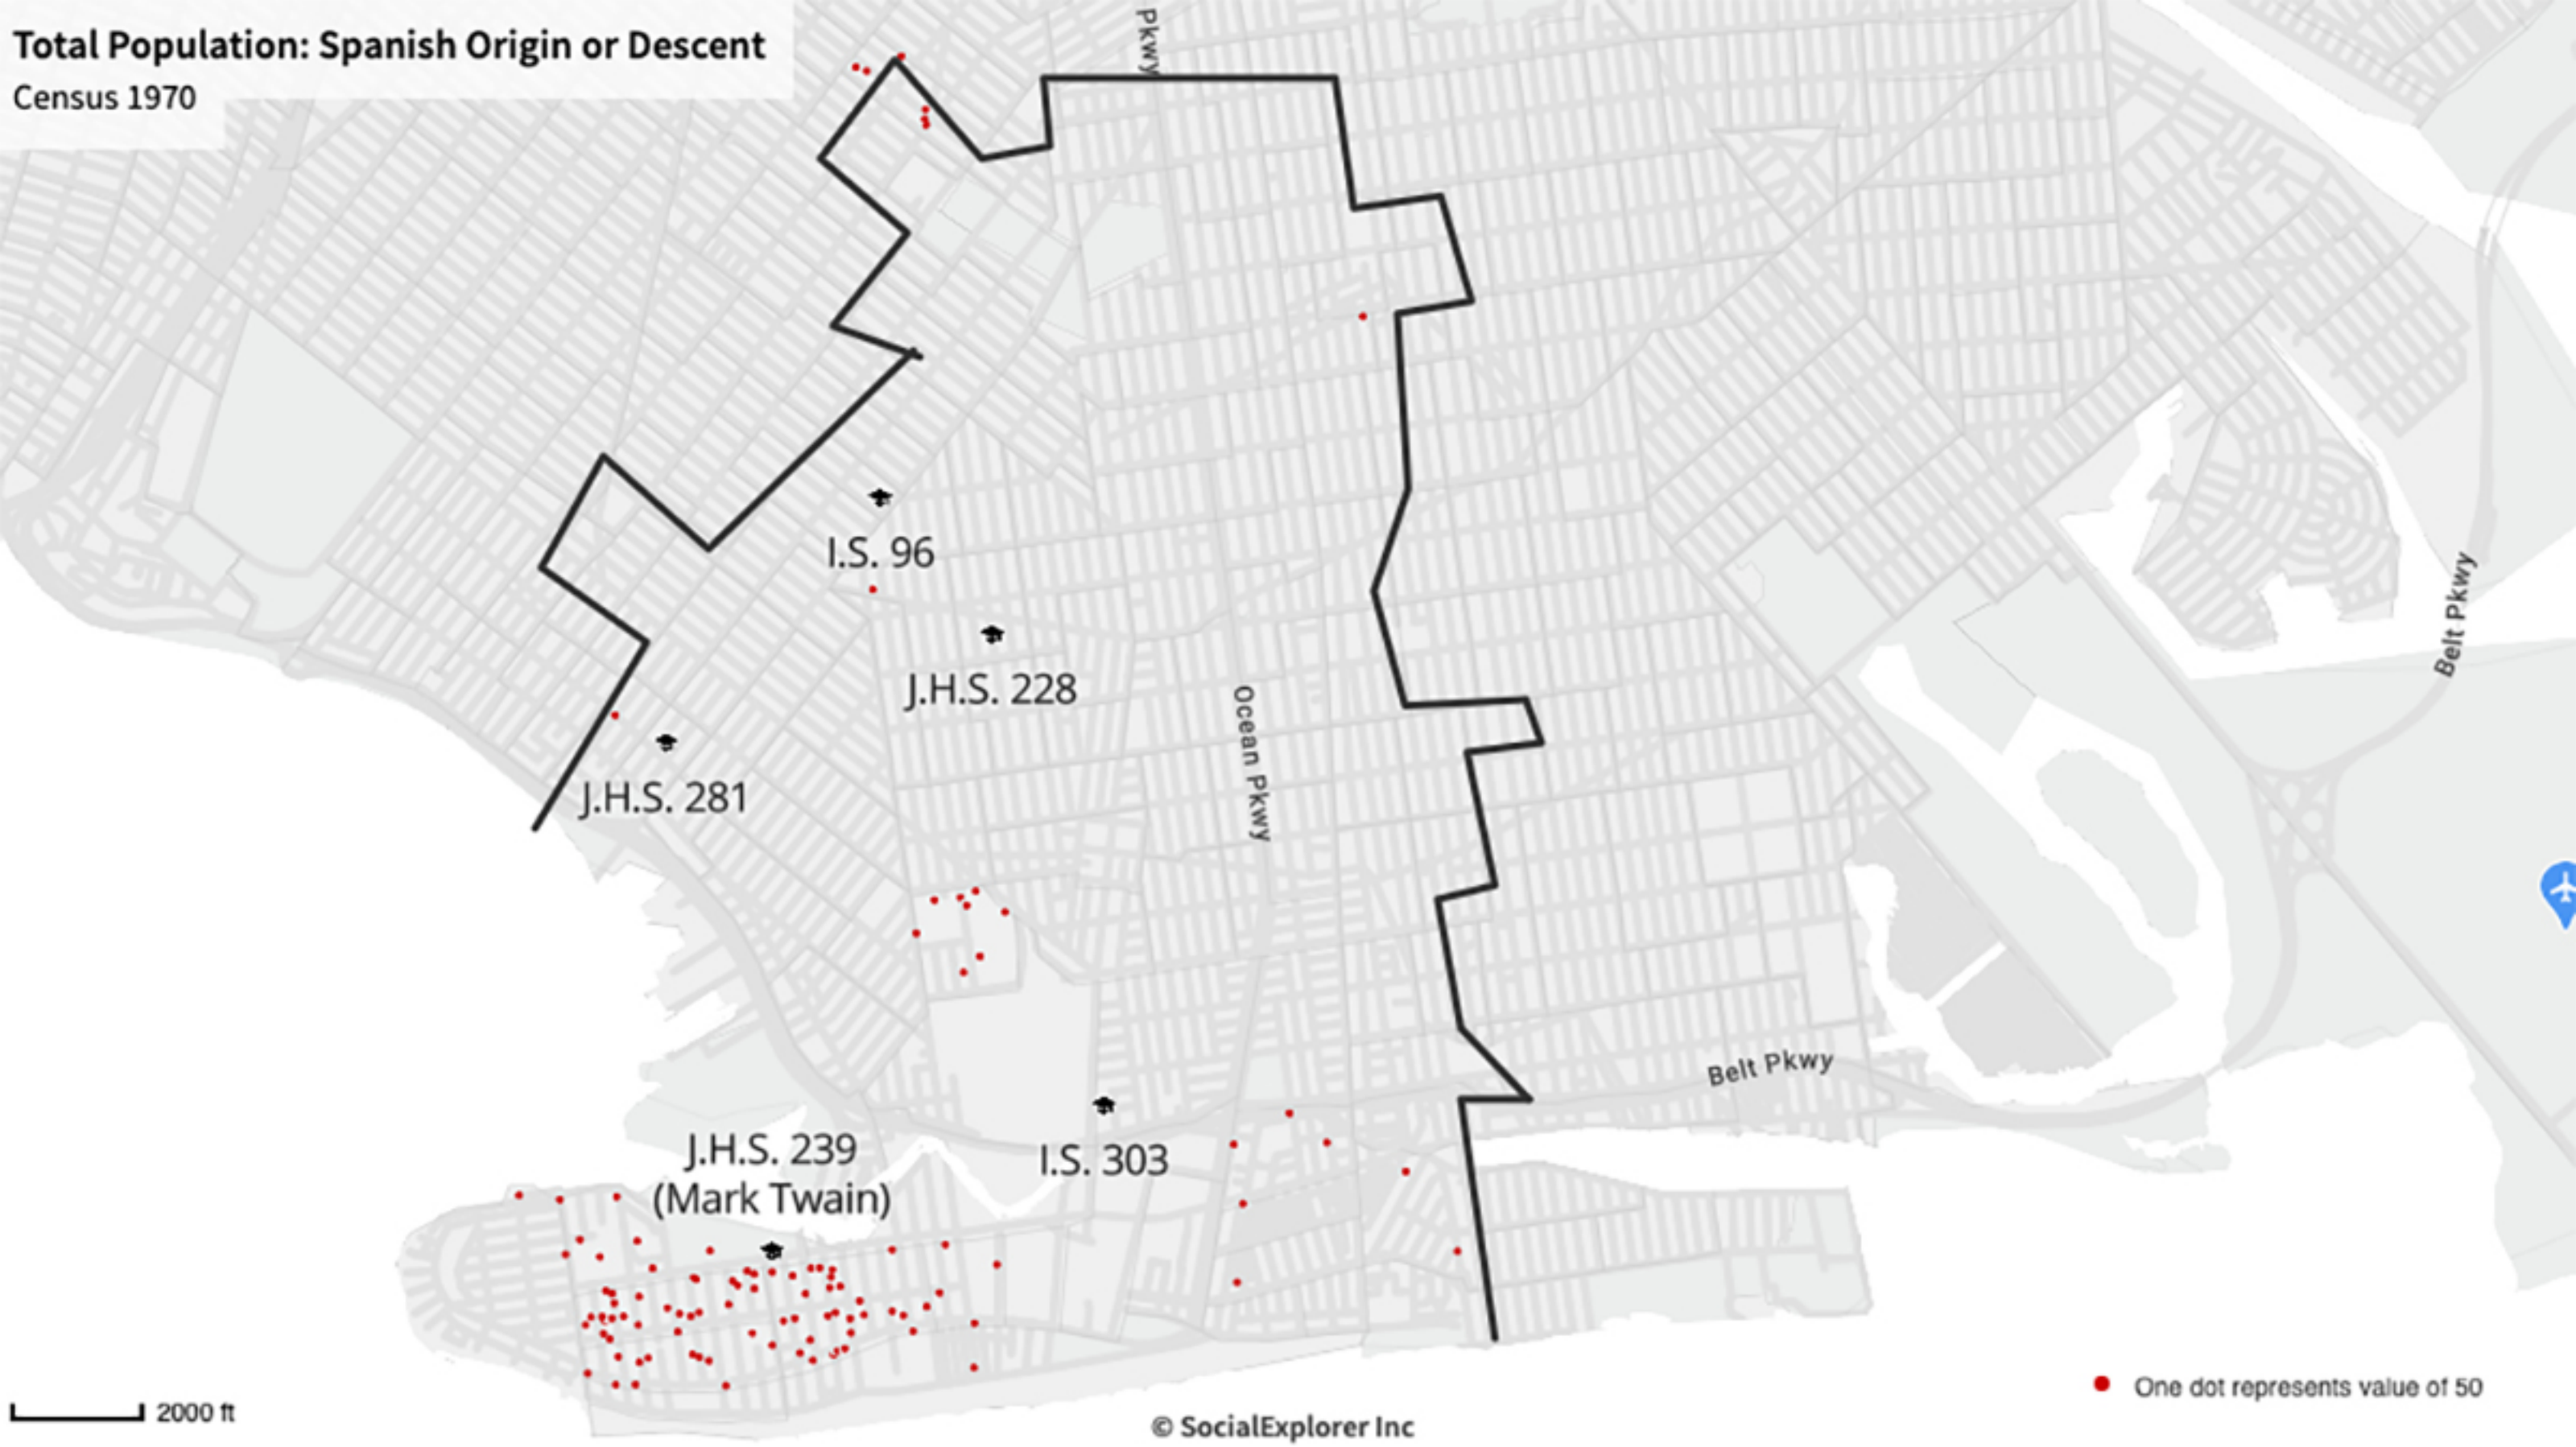

Total Population: White, Total Population: Black
Census 1970

2000 ft

Total Population: Spanish Origin or Descent Census 1970

2000 ft

● One dot represents value of 50