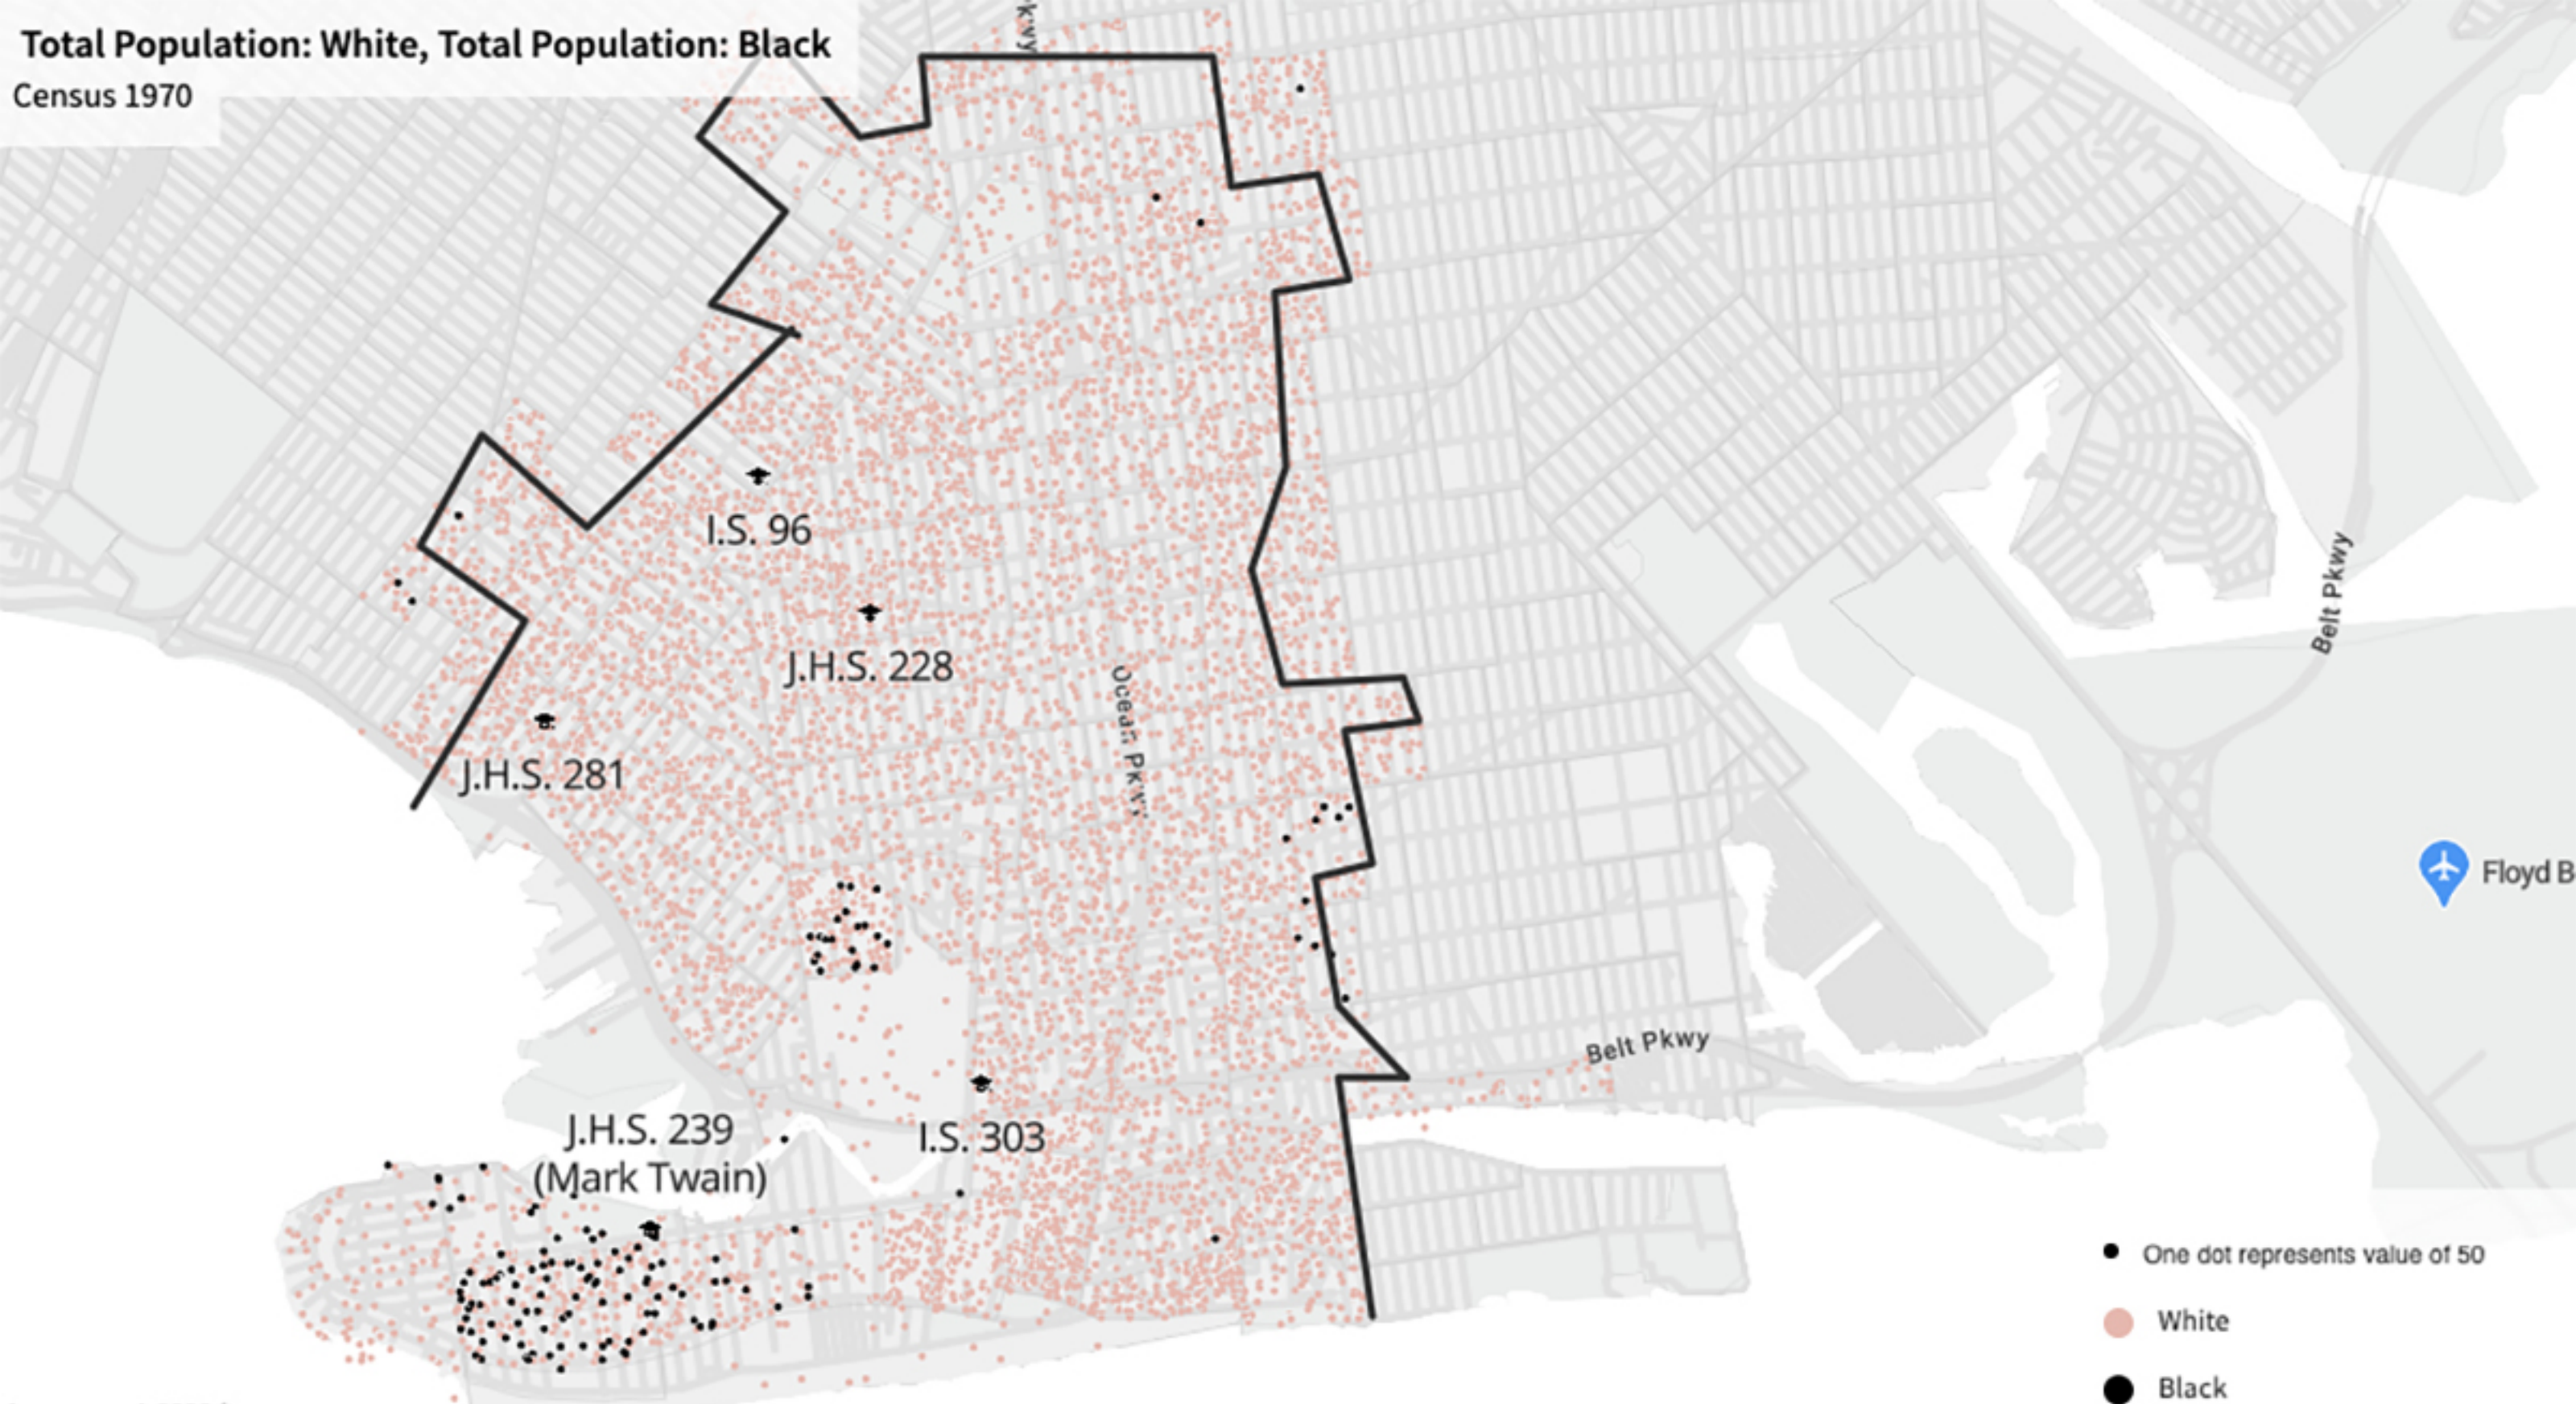

Total Population: White, Total Population: Black
Census 1970

2000 ft

Total Population: Spanish Origin or Descent Census 1970

2000 ft

● One dot represents value of 50